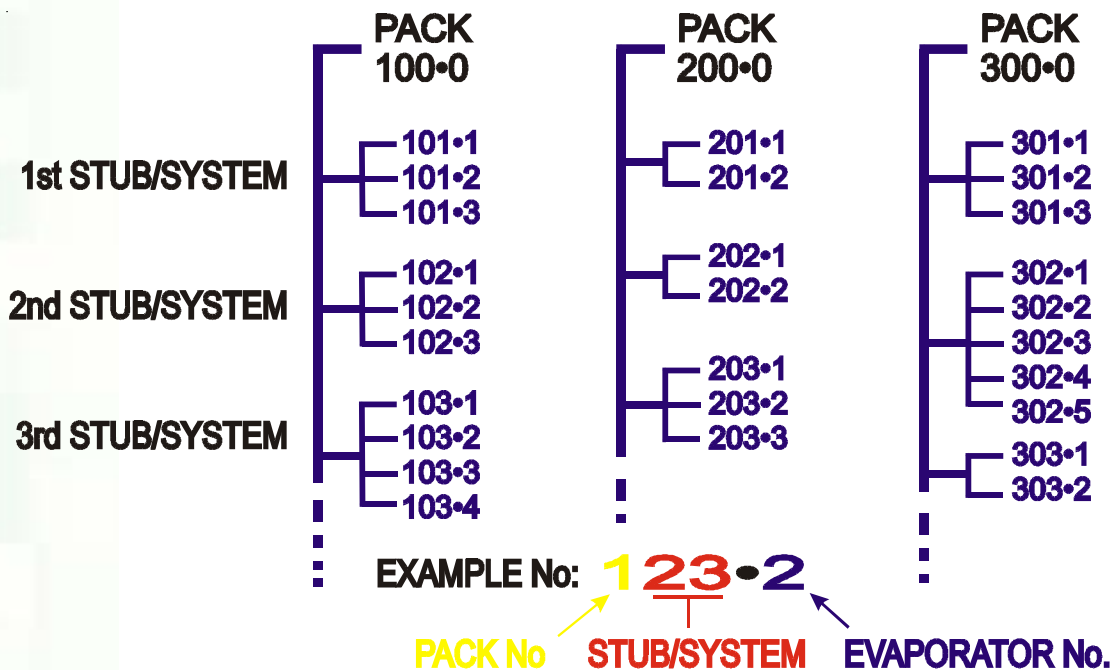

SALES SUPPORT DATA JTL Unit Numbering System

Doc No. 02902 unit_numbering_system.pmd Issue 1 Dec 2002

JTL Systems Limited

Head Office
Technical Support Centre
Monitoring Centre

Newbury
Sheffield
Sunderland