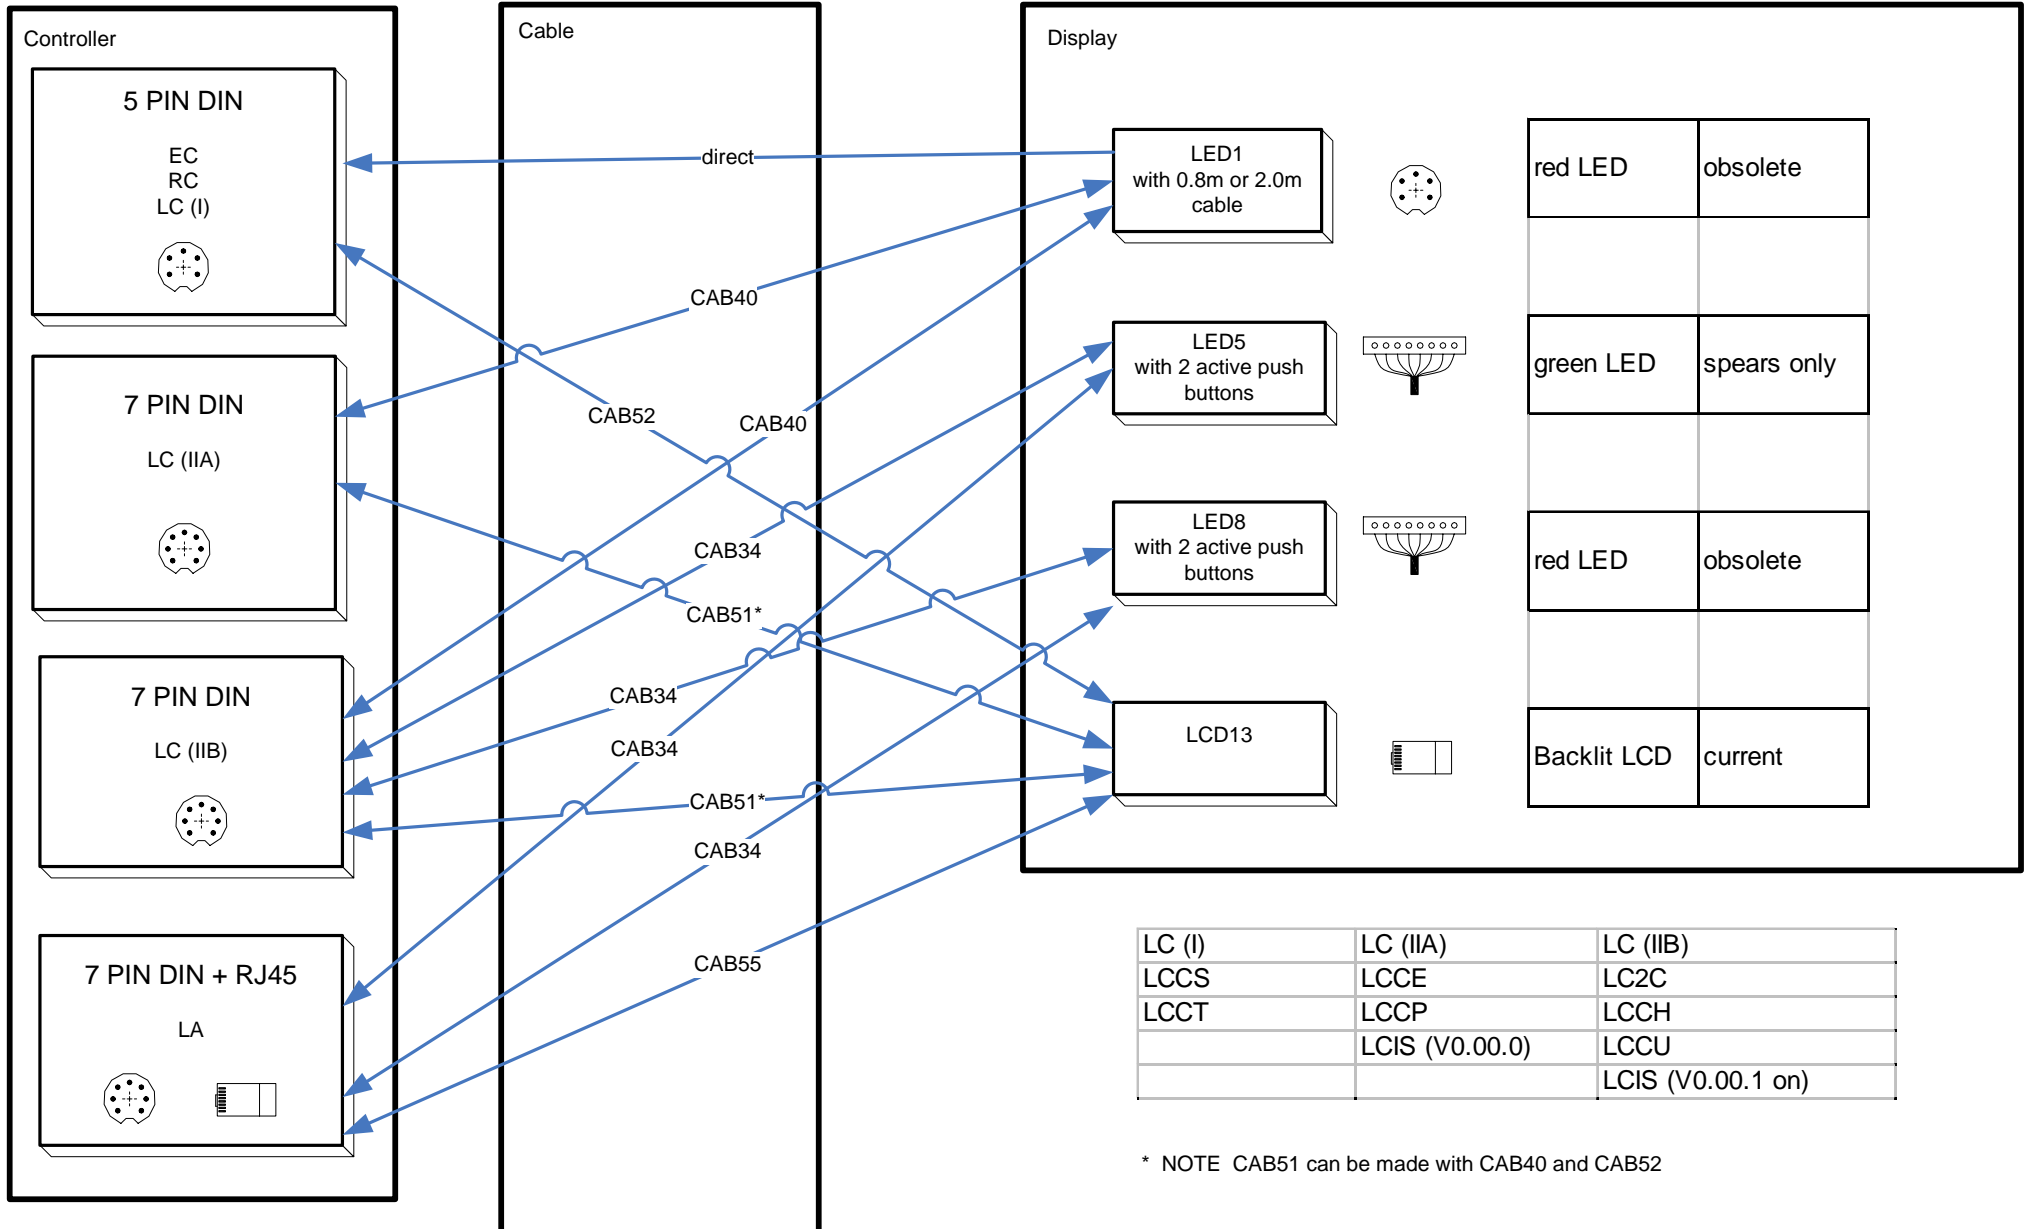

# Coldroom Displays

\* NOTE CAB51 can be made with CAB40 and CAB52